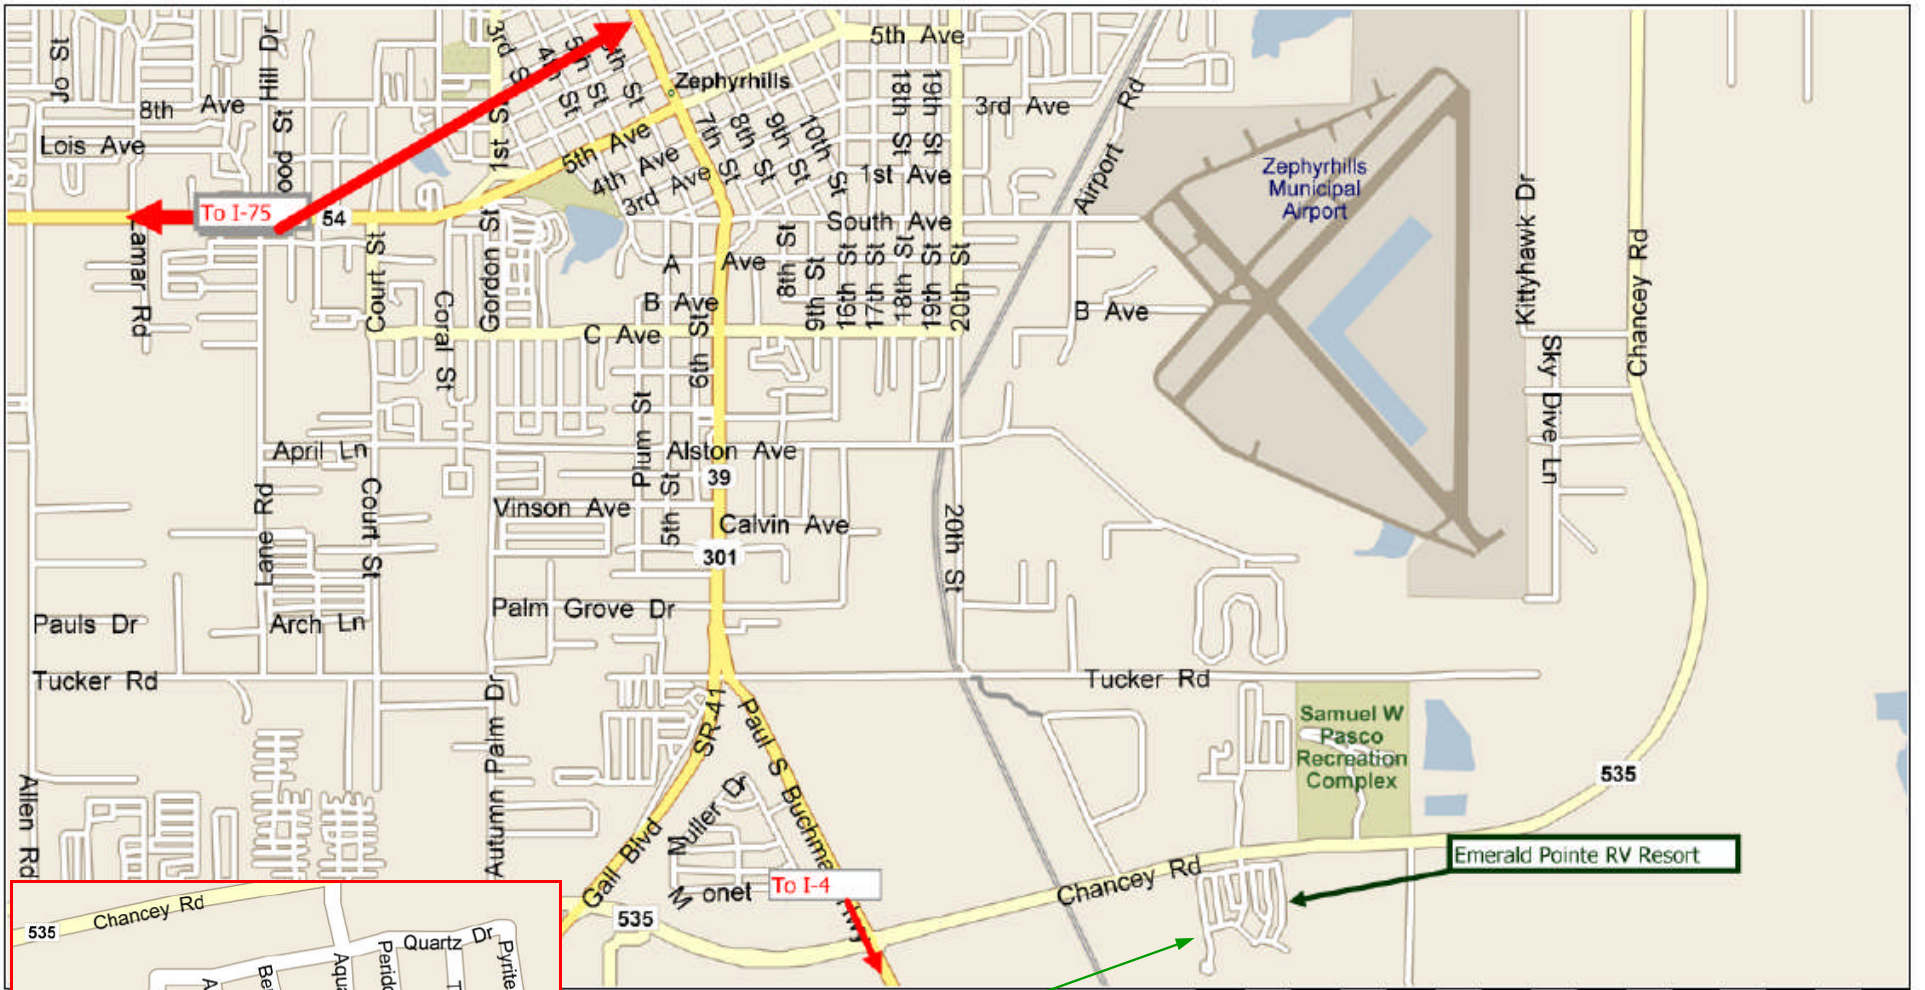

# Emerald Pointe RV Resort

Please note that this is a gated community. The gate is unmanned and automatically closes at 6:00 pm.

Please be sure to have your clicker with you or know the keypad gate code to activate the gate.