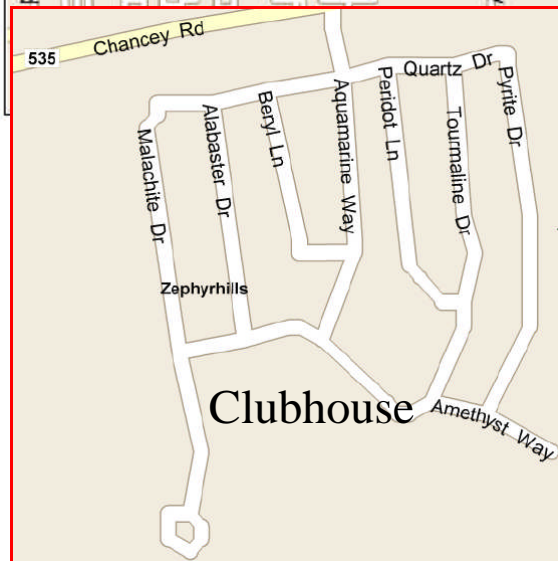

# Emerald Pointe RV Resort

Please note that this is a gated community. The gate is unmanned and automatically closes at 6:00 pm.

Please be sure to have your clicker with you or know the keypad gate code to activate the gate.